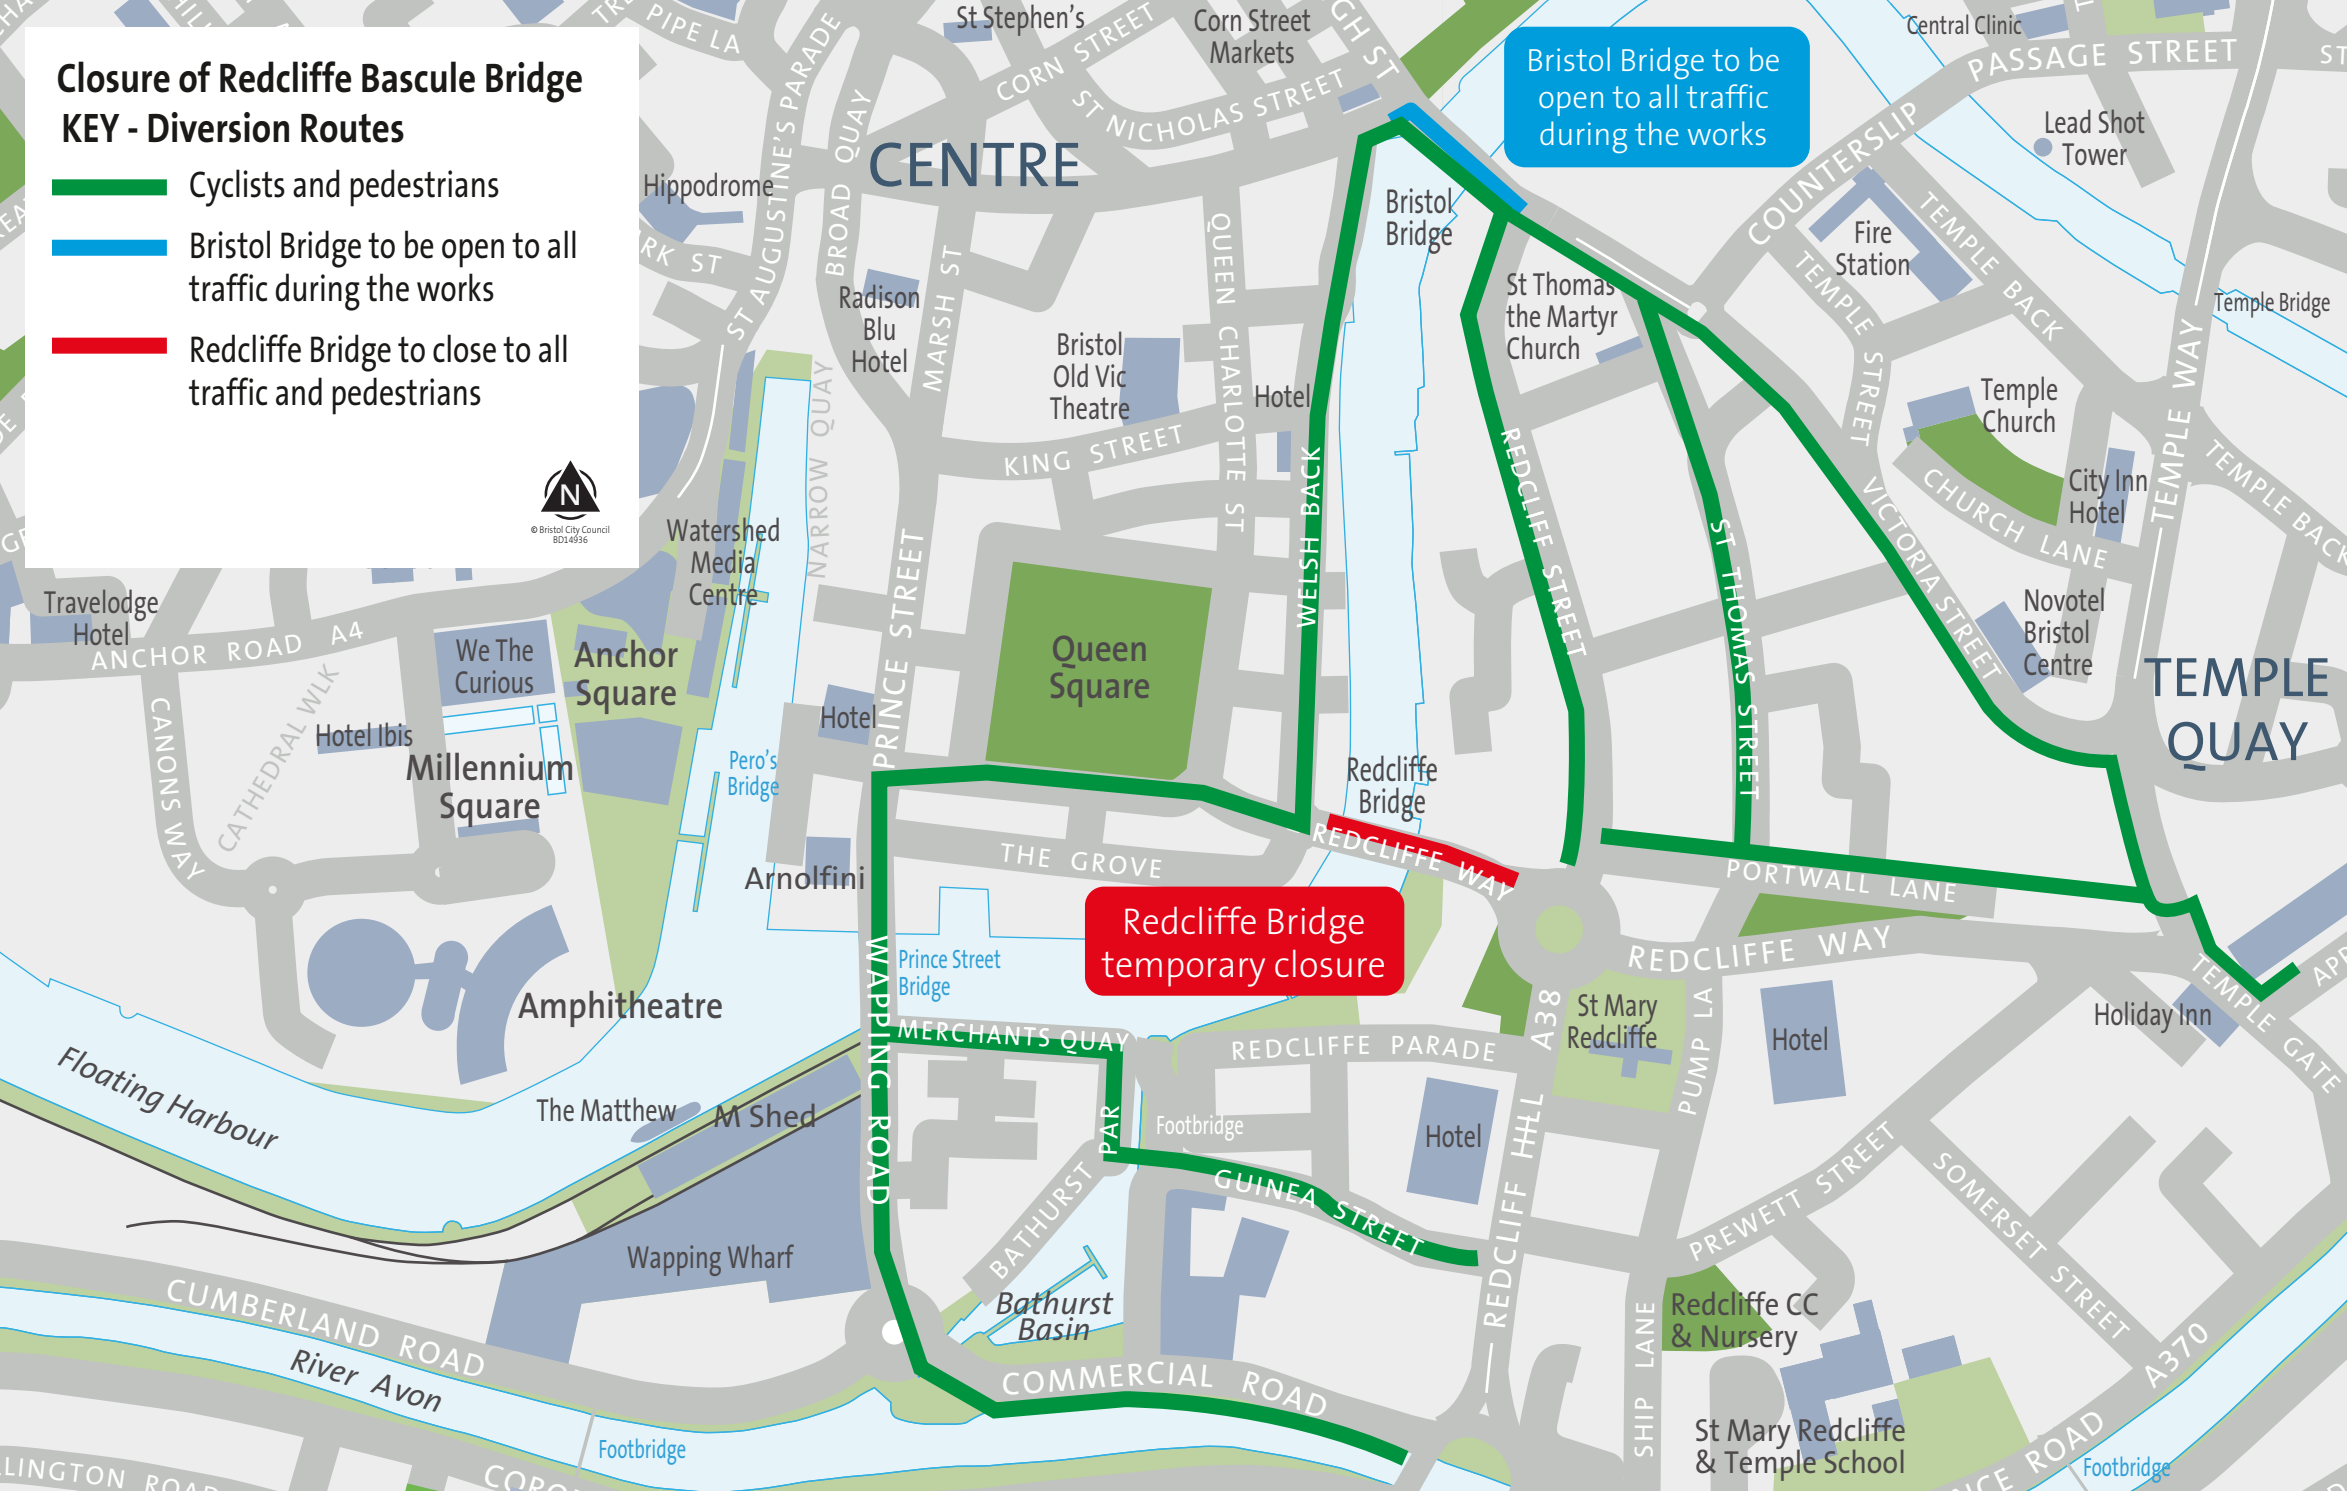

Closure of Redcliffe Bascule Bridge

KEY - Diversion Routes

-  Cyclists and pedestrians
-  Bristol Bridge to be open to all traffic during the works
-  Redcliffe Bridge to close to all traffic and pedestrians

© Bristol City Council
8014996

Bristol Bridge to be open to all traffic during the works

Redcliffe Bridge temporary closure