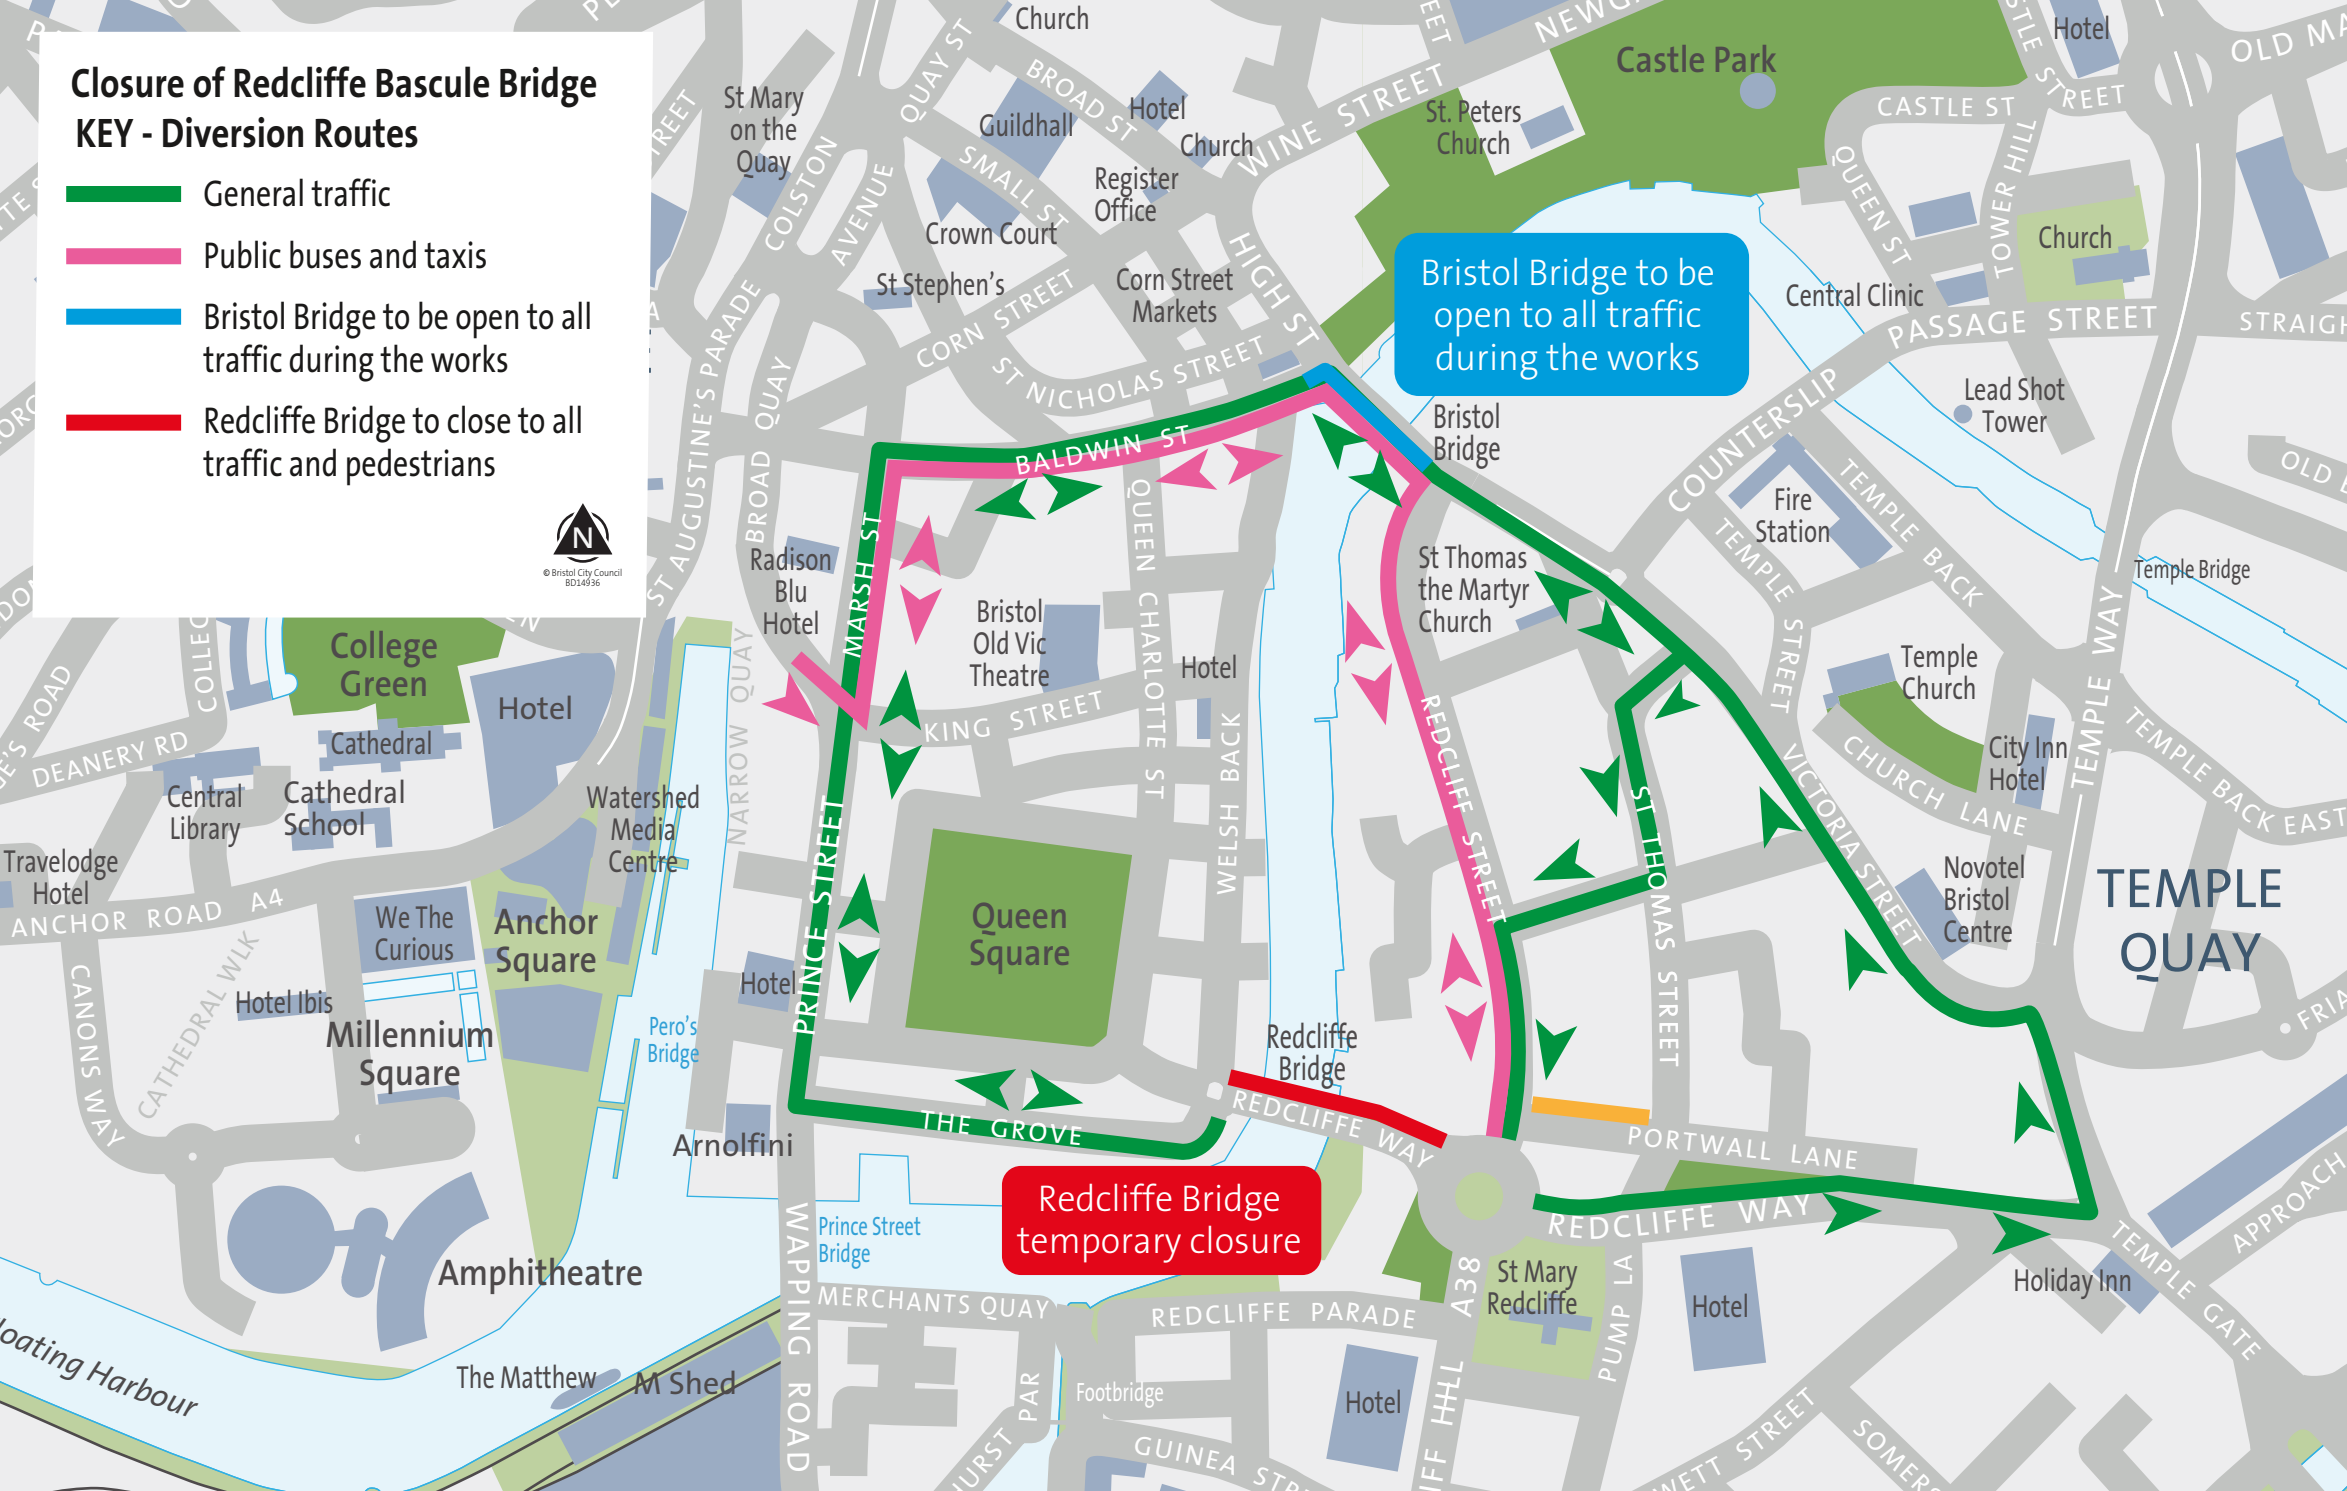

# Closure of Redcliffe Bascule Bridge

## KEY - Diversion Routes

-  General traffic
-  Public buses and taxis
-  Bristol Bridge to be open to all traffic during the works
-  Redcliffe Bridge to close to all traffic and pedestrians

Bristol Bridge to be open to all traffic during the works

Redcliffe Bridge temporary closure